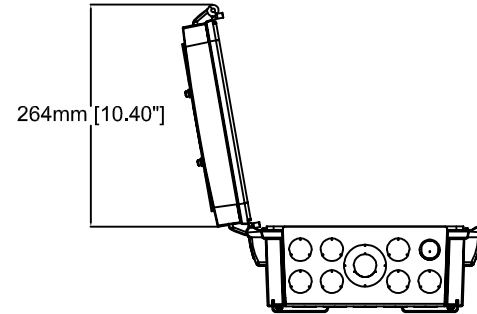

Cabinet Door, T98A07,
can be installed on either side of the cabinet.

100°mm

366mm [14.41"]

361mm [14.20"]

95mm [3.73"]

264mm [10.40"]

127mm [4.99"]

100mm [3.93"]

127mm [4.98"]

28mm [1.11"]

223mm [8.78"]

AXIS T98A17-VE Media Converter Cabinet A

Revision	v.01	Revision date	2017-10-26
Paper size	A4	Release date	2012-06-30
Created by	JOT	Scale	1:9