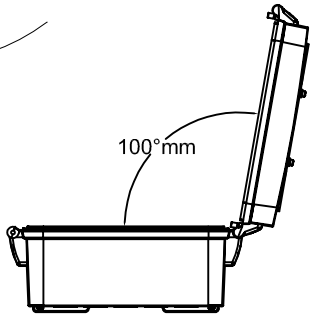

AXIS T98A17-VE Media Converter Cabinet A

Revision	v.01	Revision date	2017-10-26
Paper size	A4	Release date	2012-06-30
Created by	JOT	Scale	1:5

AXIS T98A17-VE Media Converter Cabinet A

Revision	v.01	Revision date	2017-10-26
Paper size	A4	Release date	2012-06-30
Created by	JOT	Scale	1:8

Cabinet Door, T98A07,
can be installed on either side of the cabinet.

100°mm

366mm [14.41"]

361mm [14.20"]

95mm [3.73"]

264mm [10.40"]

127mm [4.99"]

100mm [3.93"]

127mm [4.98"]

28mm [1.11"]

223mm [8.78"]

AXIS T98A17-VE Media Converter Cabinet A

Revision	v.01	Revision date	2017-10-26
Paper size	A4	Release date	2012-06-30
Created by	JOT	Scale	1:9