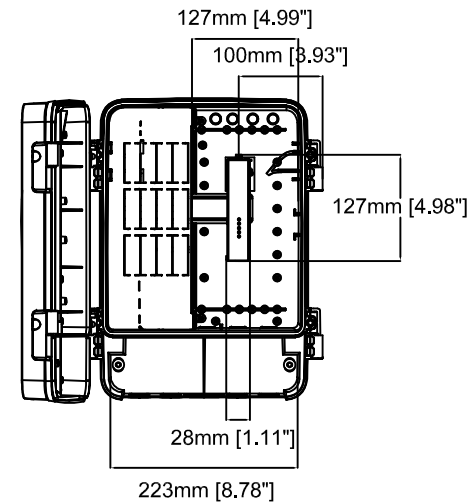

Cabinet Door, T98A07,
can be installed on either side of the cabinet.

100°mm

366mm [14.41"]

361mm [14.20"]

95mm [3.73"]

264mm [10.40"]

127mm [4.99"]

100mm [3.93"]

127mm [4.98"]

28mm [1.11"]

223mm [8.78"]

AXIS T98A17-VE Media Converter Cabinet A

Revision	v.01	Revision date	2017-10-26
Paper size	A4	Release date	2012-06-30
Created by	JOT	Scale	1:9