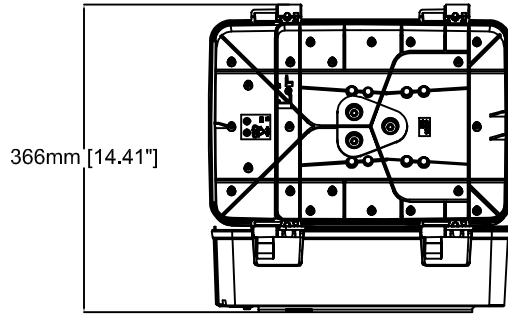

AXIS T98A17-VE Media Converter Cabinet A

Revision	v.01	Revision date	2017-10-26
Paper size	A4	Release date	2012-06-30
Created by	JOT	Scale	1:5

AXIS T98A17-VE Media Converter Cabinet A

Revision	v.01	Revision date	2017-10-26
Paper size	A4	Release date	2012-06-30
Created by	JOT	Scale	1:8

Cabinet Door, T98A07,
can be installed on either side of the cabinet.

100°mm

366mm [14.41"]

361mm [14.20"]

95mm [3.73"]

264mm [10.40"]

127mm [4.99"]

100mm [3.93"]

127mm [4.98"]

28mm [1.11"]

223mm [8.78"]

AXIS T98A17-VE Media Converter Cabinet A

Revision	v.01	Revision date	2017-10-26
Paper size	A4	Release date	2012-06-30
Created by	JOT	Scale	1:9