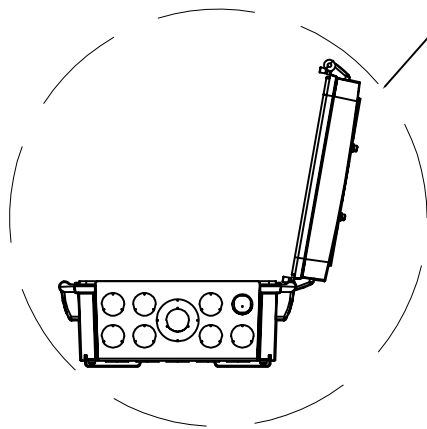

AXIS T98A17-VE Media Converter Cabinet A

Revision	v.01	Revision date	2017-10-26
Paper size	A4	Release date	2012-06-30
Created by	JOT	Scale	1:5

AXIS T98A17-VE Media Converter Cabinet A

Revision	v.01	Revision date	2017-10-26
Paper size	A4	Release date	2012-06-30
Created by	JOT	Scale	1:8

Cabinet Door, T98A07,
can be installed on either side of the cabinet.

100°mm

366mm [14.41"]

361mm [14.20"]

95mm [3.73"]

264mm [10.40"]

127mm [4.99"]

100mm [3.93"]

127mm [4.98"]

28mm [1.11"]

223mm [8.78"]

AXIS T98A17-VE Media Converter Cabinet A

Revision	v.01	Revision date	2017-10-26
Paper size	A4	Release date	2012-06-30
Created by	JOT	Scale	1:9