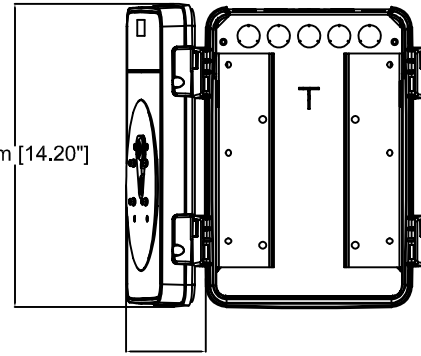

AXIS T98A17-VE Media Converter Cabinet A

Revision	v.01	Revision date	2017-10-26
Paper size	A4	Release date	2012-06-30
Created by	JOT	Scale	1:5

AXIS T98A17-VE Media Converter Cabinet A

Revision	v.01	Revision date	2017-10-26
Paper size	A4	Release date	2012-06-30
Created by	JOT	Scale	1:8

Cabinet Door, T98A07,
can be installed on either side of the cabinet.

100°mm

366mm [14.41"]

361mm [14.20"]

95mm [3.73"]

264mm [10.40"]

127mm [4.99"]

100mm [3.93"]

127mm [4.98"]

28mm [1.11"]

223mm [8.78"]

AXIS T98A17-VE Media Converter Cabinet A

Revision	v.01	Revision date	2017-10-26
Paper size	A4	Release date	2012-06-30
Created by	JOT	Scale	1:9