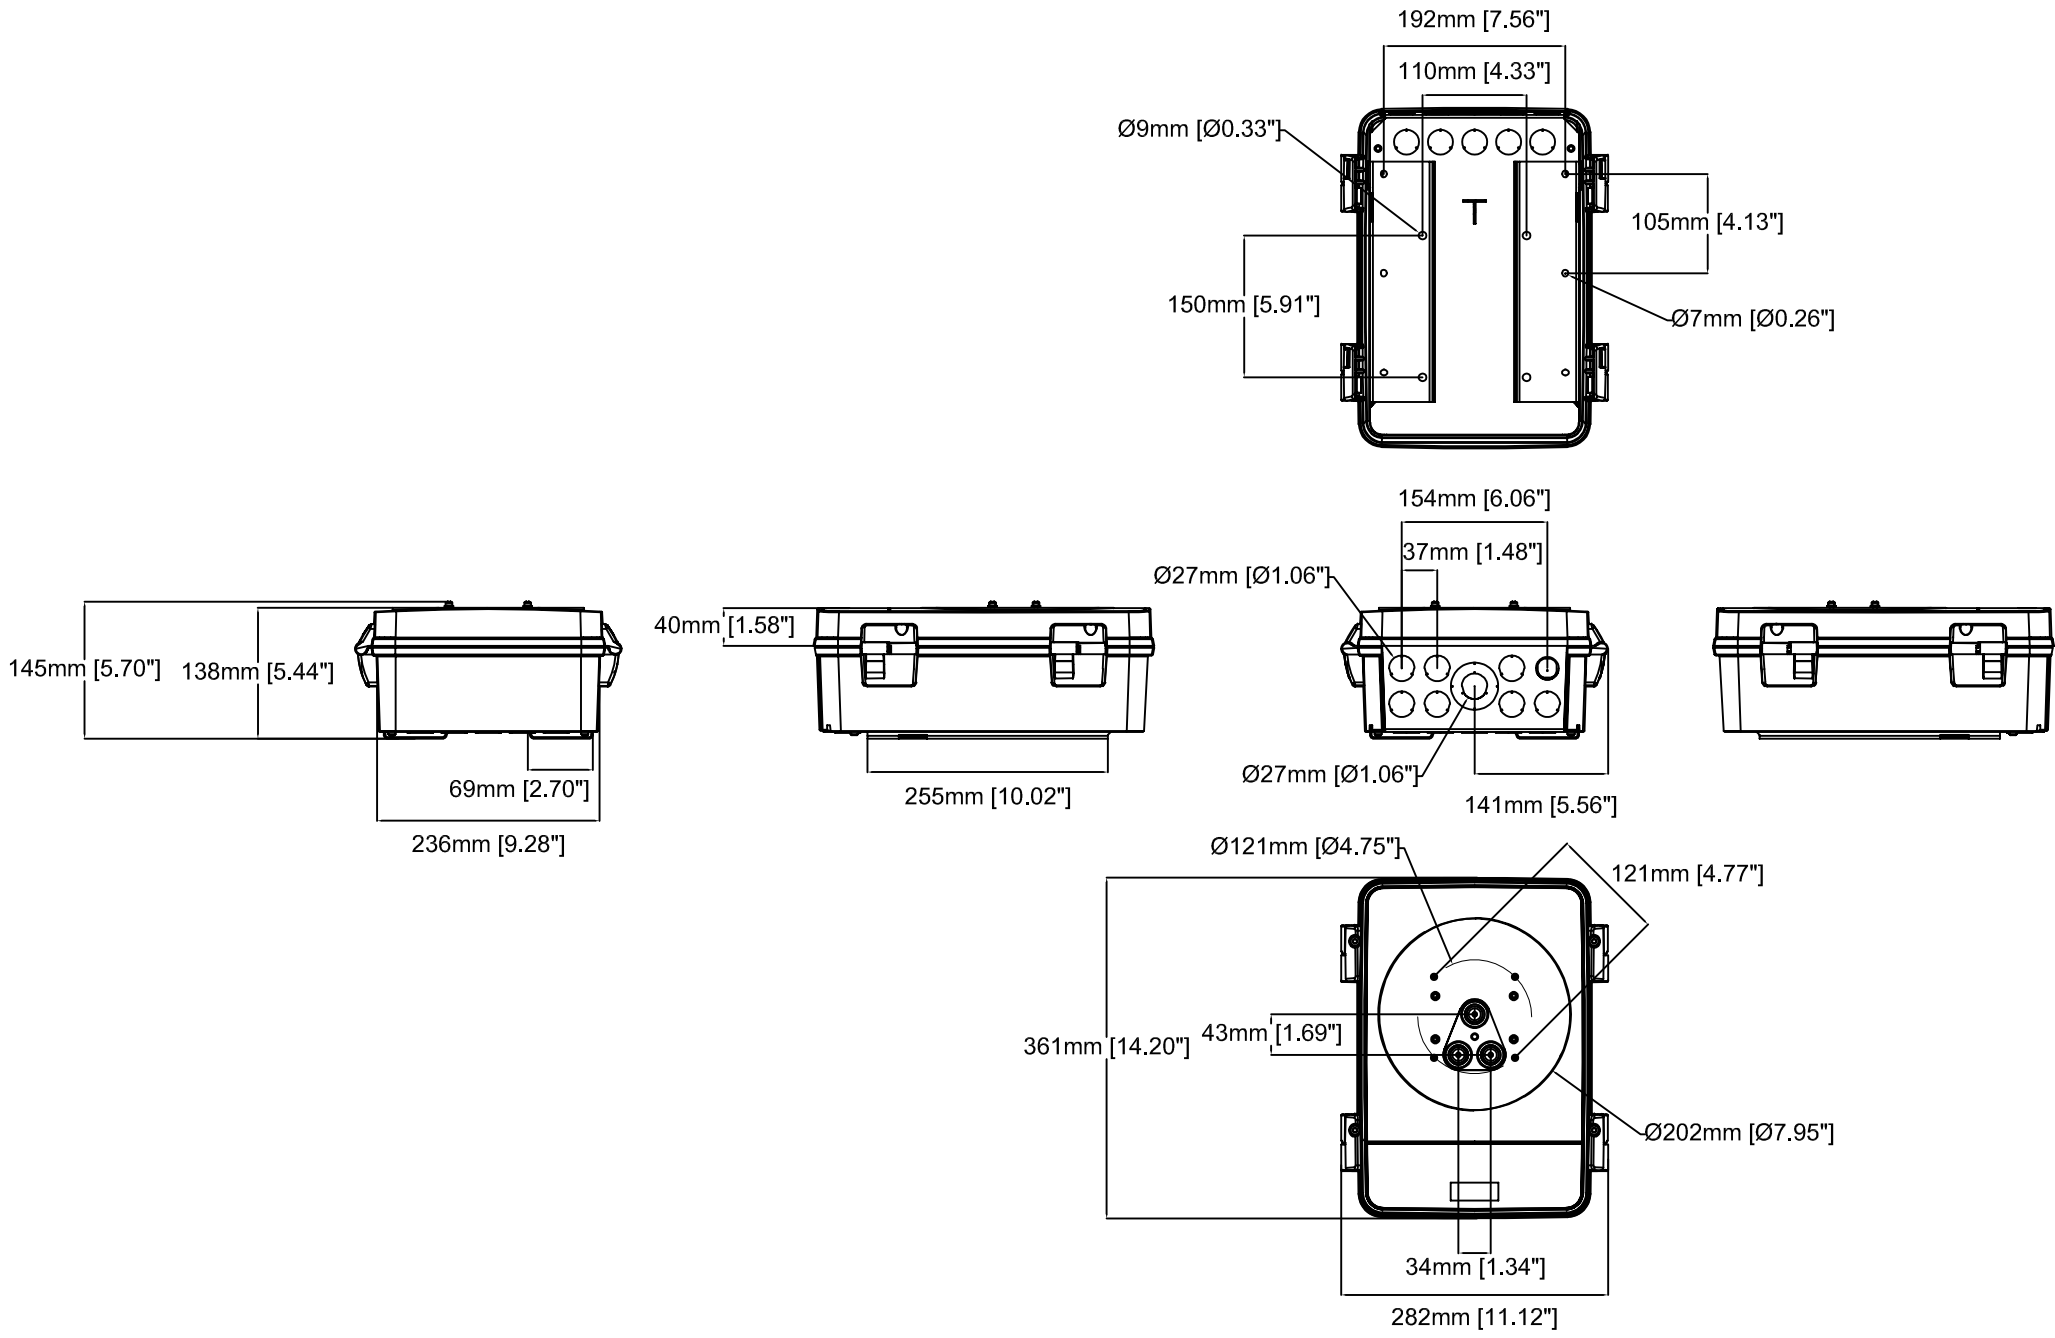

AXIS T98A17-VE Media Converter Cabinet A

Revision	v.01	Revision date	2017-10-26
Paper size	A4	Release date	2012-06-30
Created by	JOT	Scale	1:5

AXIS T98A17-VE Media Converter Cabinet A

Revision	v.01	Revision date	2017-10-26
Paper size	A4	Release date	2012-06-30
Created by	JOT	Scale	1:8

Cabinet Door, T98A07,
can be installed on either side of the cabinet.

100°mm

366mm [14.41"]

361mm [14.20"]

95mm [3.73"]

264mm [10.40"]

127mm [4.99"]

100mm [3.93"]

127mm [4.98"]

28mm [1.11"]

223mm [8.78"]

AXIS T98A17-VE Media Converter Cabinet A

Revision	v.01	Revision date	2017-10-26
Paper size	A4	Release date	2012-06-30
Created by	JOT	Scale	1:9